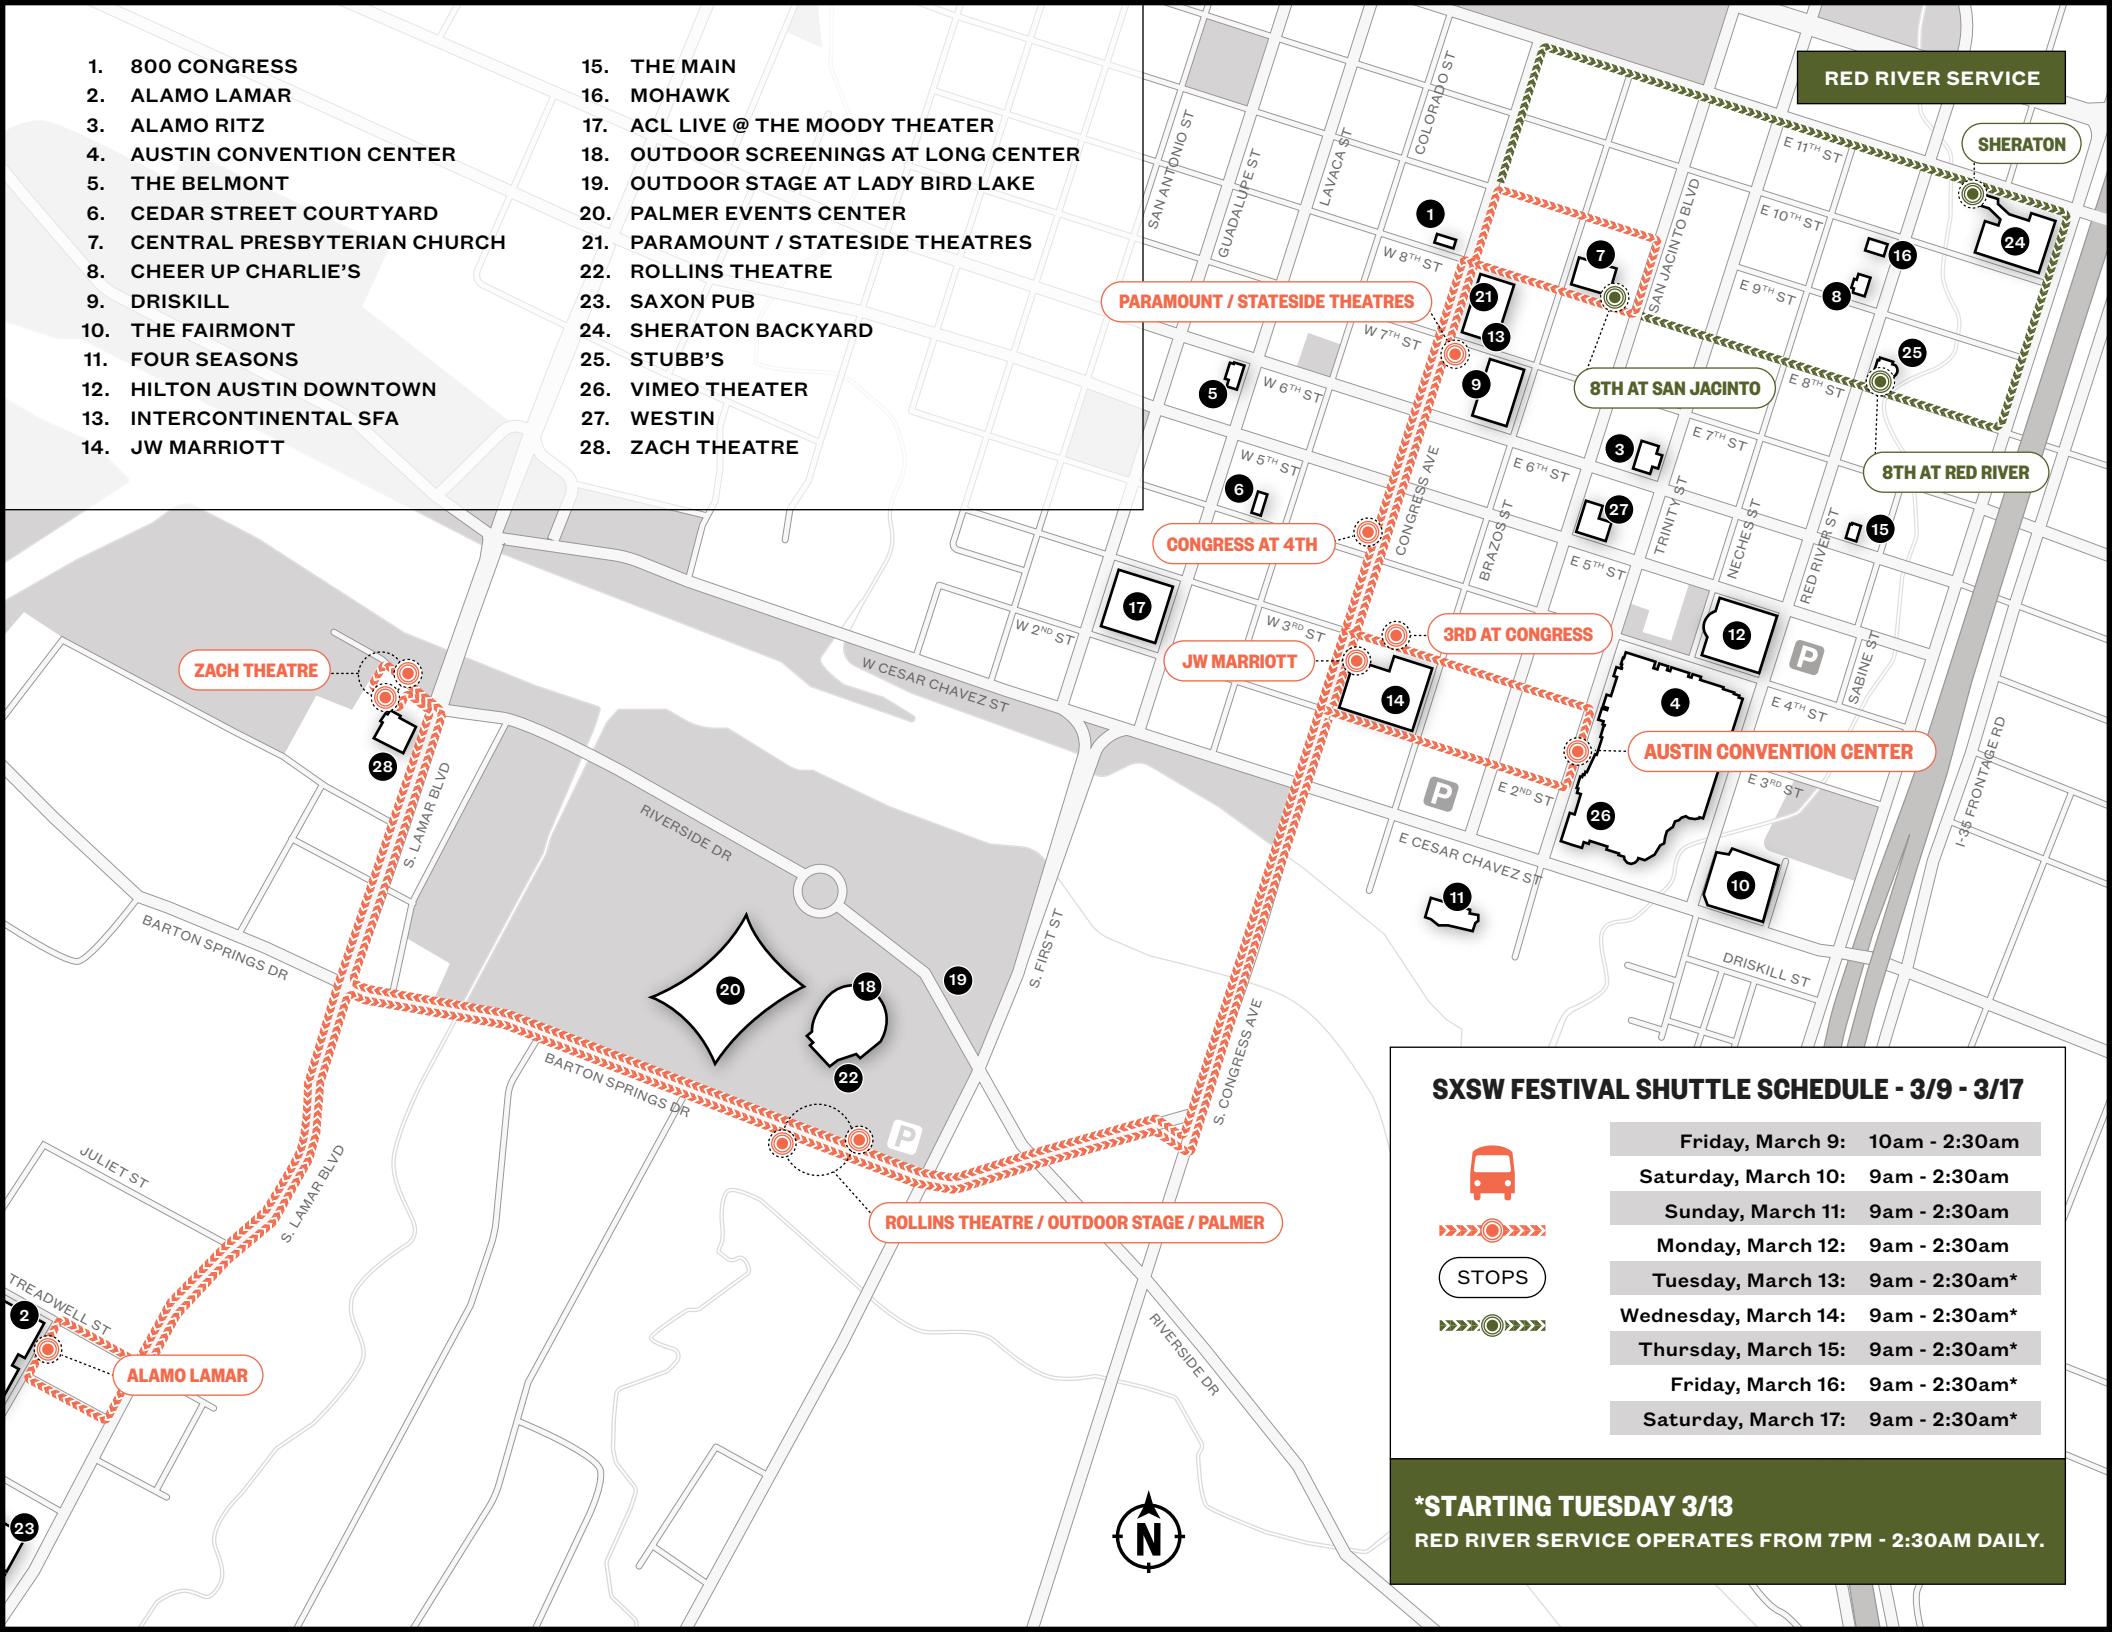

1. 800 CONGRESS
2. ALAMO LAMAR
3. ALAMO RITZ
4. AUSTIN CONVENTION CENTER
5. THE BELMONT
6. CEDAR STREET COURTYARD
7. CENTRAL PRESBYTERIAN CHURCH
8. CHEER UP CHARLIE'S
9. DRISKILL
10. THE FAIRMONT
11. FOUR SEASONS
12. HILTON AUSTIN DOWNTOWN
13. INTERCONTINENTAL SFA
14. JW MARRIOTT

15. THE MAIN
16. MOHAWK
17. ACL LIVE @ THE MOODY THEATER
18. OUTDOOR SCREENINGS AT LONG CENTER
19. OUTDOOR STAGE AT LADY BIRD LAKE
20. PALMER EVENTS CENTER
21. PARAMOUNT / STATESIDE THEATRES
22. ROLLINS THEATRE
23. SAXON PUB
24. SHERATON BACKYARD
25. STUBB'S
26. VIMEO THEATER
27. WESTIN
28. ZACH THEATRE

SXSW FESTIVAL SHUTTLE SCHEDULE - 3/9 - 3/17

Friday, March 9:	10am - 2:30am
Saturday, March 10:	9am - 2:30am
Sunday, March 11:	9am - 2:30am
Monday, March 12:	9am - 2:30am
Tuesday, March 13:	9am - 2:30am*
Wednesday, March 14:	9am - 2:30am*
Thursday, March 15:	9am - 2:30am*
Friday, March 16:	9am - 2:30am*
Saturday, March 17:	9am - 2:30am*

 STOPS

***STARTING TUESDAY 3/13**
RED RIVER SERVICE OPERATES FROM 7PM - 2:30AM DAILY.