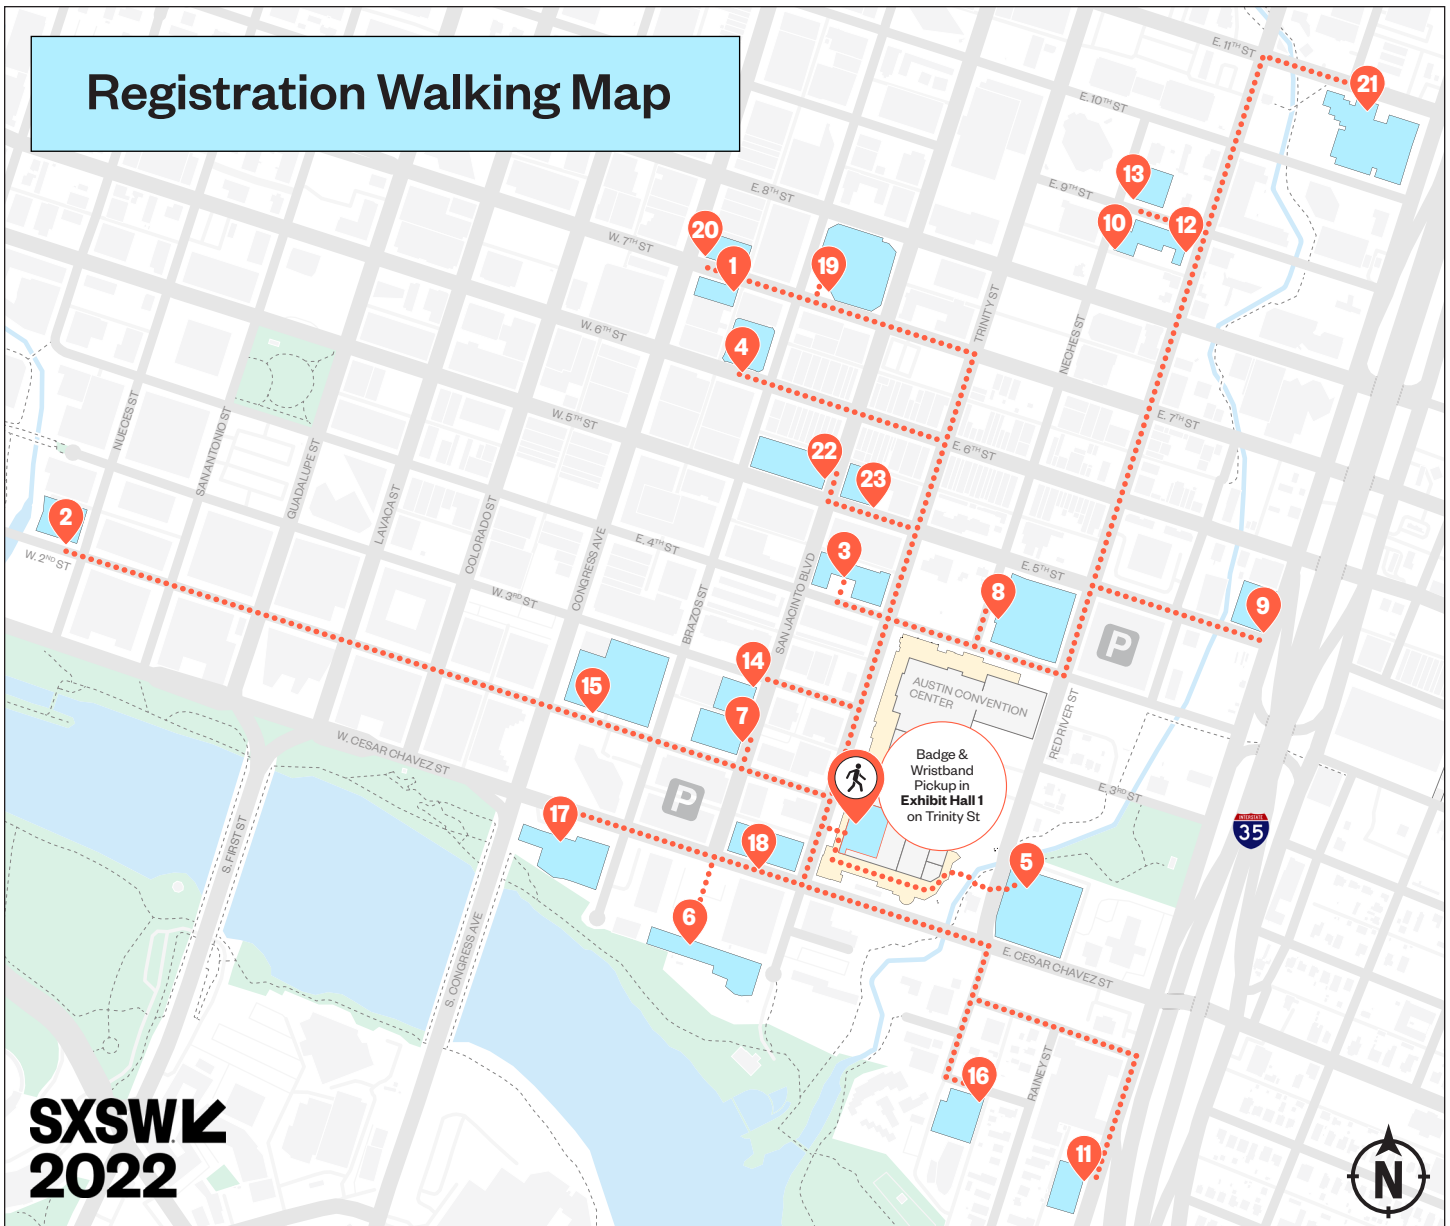

Registration Walking Map

HOTEL	ADDRESS	MILES	MINS
1 Aloft / Element Austin	109 East 7th St	0.41	6 min
2 Austin Proper	600 West 2nd St	0.7	14 min
3 Courtyard / Residence Inn by Marriott	300 East 4th St	0.06	1 min
4 Driskill	604 Brazos St	0.31	4 min
5 Fairmont Austin	101 Red River St	0.05	1 min
6 Four Seasons Hotel Austin	98 San Jacinto Blvd	0.15	3 min
7 Hampton Inn & Suites	200 San Jacinto Blvd	0.1	2 min
8 Hilton Austin	500 East 4th St	0.04	1 min
9 Hilton Garden Inn	500 N Interstate 35	0.26	5 min
10 Holiday Inn Express & Suites	805 Neches St	0.33	6 min
11 Homewood Suites by Hilton	78 East Ave	0.33	6 min
12 Hotel Indigo	810 Red River St	0.34	6 min
13 Hyatt House Austin	901 Neches St	0.35	6 min
14 Hyatt Place	211 East 3rd St	0.11	1 min
15 JW Marriott	110 East 2nd St	0.19	3 min
16 Kimpton Hotel Van Zandt	605 Davis St	0.2	4 min
17 LINE Austin	111 East Cesar Chavez	0.25	4 min
18 Marriott Austin Downtown	304 East Cesar Chavez	0.05	1 min
19 Omni Austin Hotel	700 San Jacinto Blvd	0.32	5 min
20 Royal Sonesta SFA	701 Congress Ave	0.42	6 min
21 Sheraton Austin Hotel	701 East 11th St	0.6	13 min
22 Thompson/tommie Austin	506 San Jacinto Blvd	0.16	3 min
23 Westin Austin Downtown	310 East 5th St	0.15	2 min

NOTE: WALKING DISTANCES AND TIMES LISTED ARE TO THE CLOSEST AUSTIN CONVENTION CENTER ENTRANCE

For directions directly to Registration or from locations not featured on this map, set "SXSW Registration" as your destination in Google Maps to find the best route.