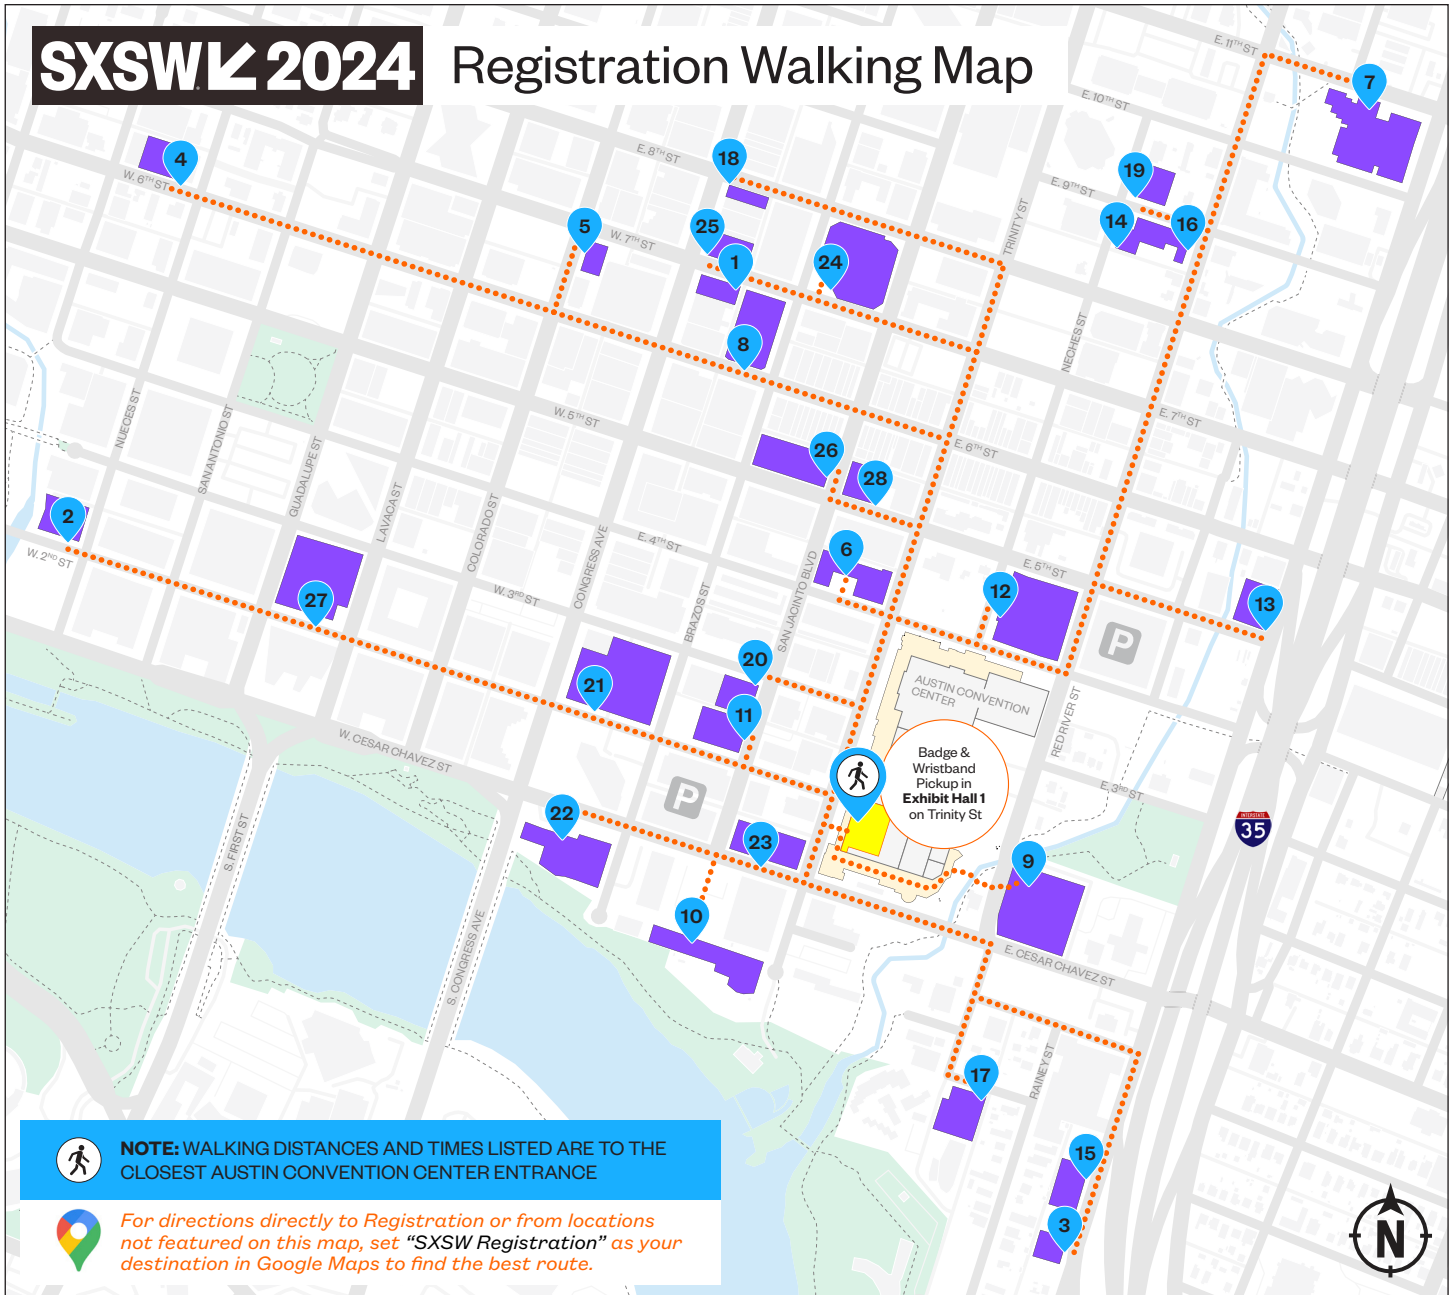

SXSW 2024 Registration Walking Map

HOTEL	ADDRESS	MILES	MINS
1 Aloft / Element Austin	109 East 7th St	0.41	6 min
2 Austin Proper	600 West 2nd St	0.7	14 min
3 Cambria Austin Downtown	68 East Ave.	0.8	6 min
4 Canopy by Hilton Austin	604 West 6th St.	0.8	16 min
5 citizenM Austin Downtown	607 Colorado St.	0.6	8 min
6 Courtyard / Residence Inn by Marriott	300 East 4th St	0.06	1 min
7 Downright Austin	701 East 11th St	0.8	15 min
8 The Driskill Hotel	604 Brazos St	0.31	4 min
9 Fairmont Austin	101 Red River St	0.05	1 min
10 Four Seasons Hotel Austin	98 San Jacinto Blvd	0.15	3 min
11 Hampton Inn & Suites	200 San Jacinto Blvd	0.1	2 min
12 Hilton Austin	500 East 4th St	0.04	1 min
13 Hilton Garden Inn	500 N Interstate 35	0.26	5 min
14 Holiday Inn Express & Suites	805 Neches St	0.33	6 min
15 Homewood Suites by Hilton	78 East Ave	0.8	6 min
16 Hotel Indigo	810 Red River St	0.34	6 min
17 Hotel Van Zandt	605 Davis St	0.5	4 min
18 Hyatt Centric	721 Congress Ave	0.6	9 min
19 Hyatt House Austin	901 Neches St	0.35	6 min
20 Hyatt Place	211 East 3rd St	0.11	1 min
21 JW Marriott	110 East 2nd St	0.19	3 min
22 LINE Austin	111 East Cesar Chavez	0.25	4 min
23 Marriott Austin Downtown	304 East Cesar Chavez	0.05	1 min
24 Omni Austin Hotel	700 San Jacinto Blvd	0.32	5 min
25 Royal Sonesta SFA	701 Congress Ave	0.42	6 min
26 Thompson/tommie Austin	506 San Jacinto Blvd	0.16	3 min
27 W Austin	310 East 5th St	0.15	2 min
28 Westin Austin Downtown	310 East 5th St	0.15	2 min