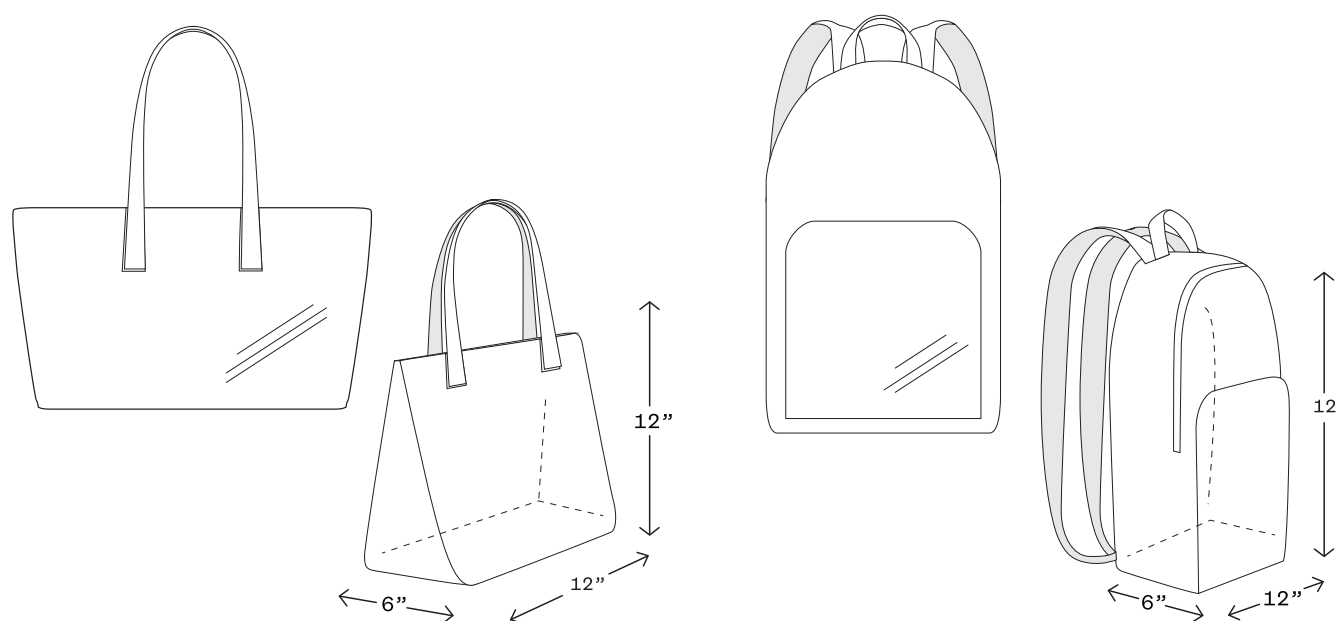

PARAMOUNT & STATESIDE THEATRES

Clear Bag Policy

A clear bag policy is encouraged by the Paramount and Stateside Theatres and SXSW to allow for safe and expedited entry for patrons.

Clear Bags help to minimize contact that bag searching requires and allows for quicker entry.

Clear bags should **not exceed 14"x12"x6"** (35x30x15cm) in size.

NOT PERMITTED:

- No food or beverage of any kind
- No weapons of any shape or size
(including firearms, explosives, pocket knives, etc.)
- No cameras or recorders of any kind
- Suitcases and large duffel bags