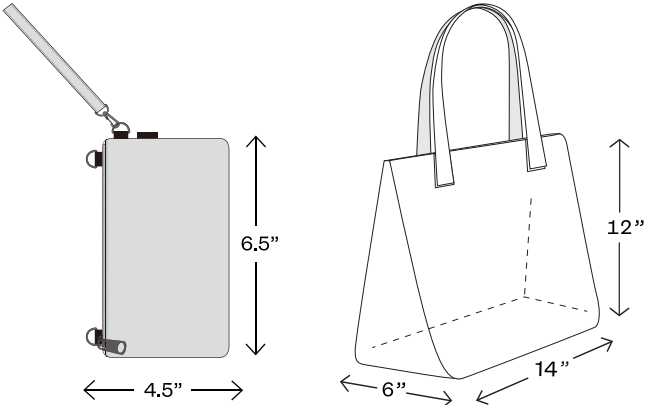

## FILM & TV FESTIVAL

Bags should not exceed  
**14"x12"x6" (35x30x15cm)**