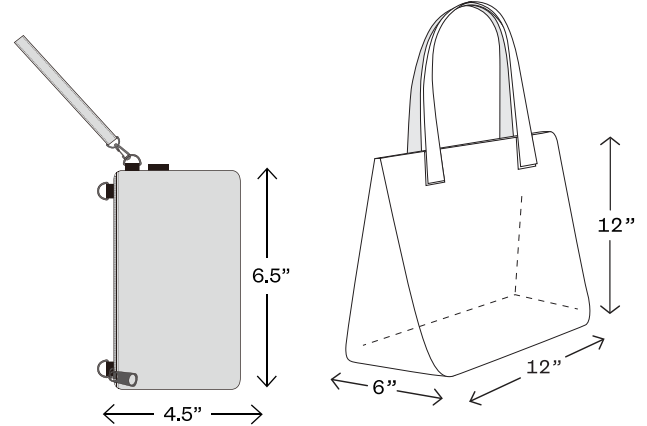

MUSIC FESTIVAL

Bags should not exceed
12"x12"x6" (30x30x15cm)

Stubbs & Moody Amphitheater At Waterloo Park:

THE FOLLOWING ARE PERMITTED, BUT SUBJECT TO INSPECTION

- Small clutches (clear or other material) may not exceed 4.5"x6.5"
- Clear bags may not exceed 12"x12"x6"

Austin City Limits Live at Moody Theater:

THE FOLLOWING ARE PERMITTED, BUT SUBJECT TO INSPECTION

- Diaper bags and medically necessary items

THE FOLLOWING ARE NOT PERMITTED

- Backpacks and large bags exceeding 11x17"

For safety reasons, never leave a bag unattended. Unattended bags will be promptly reported to security and police.