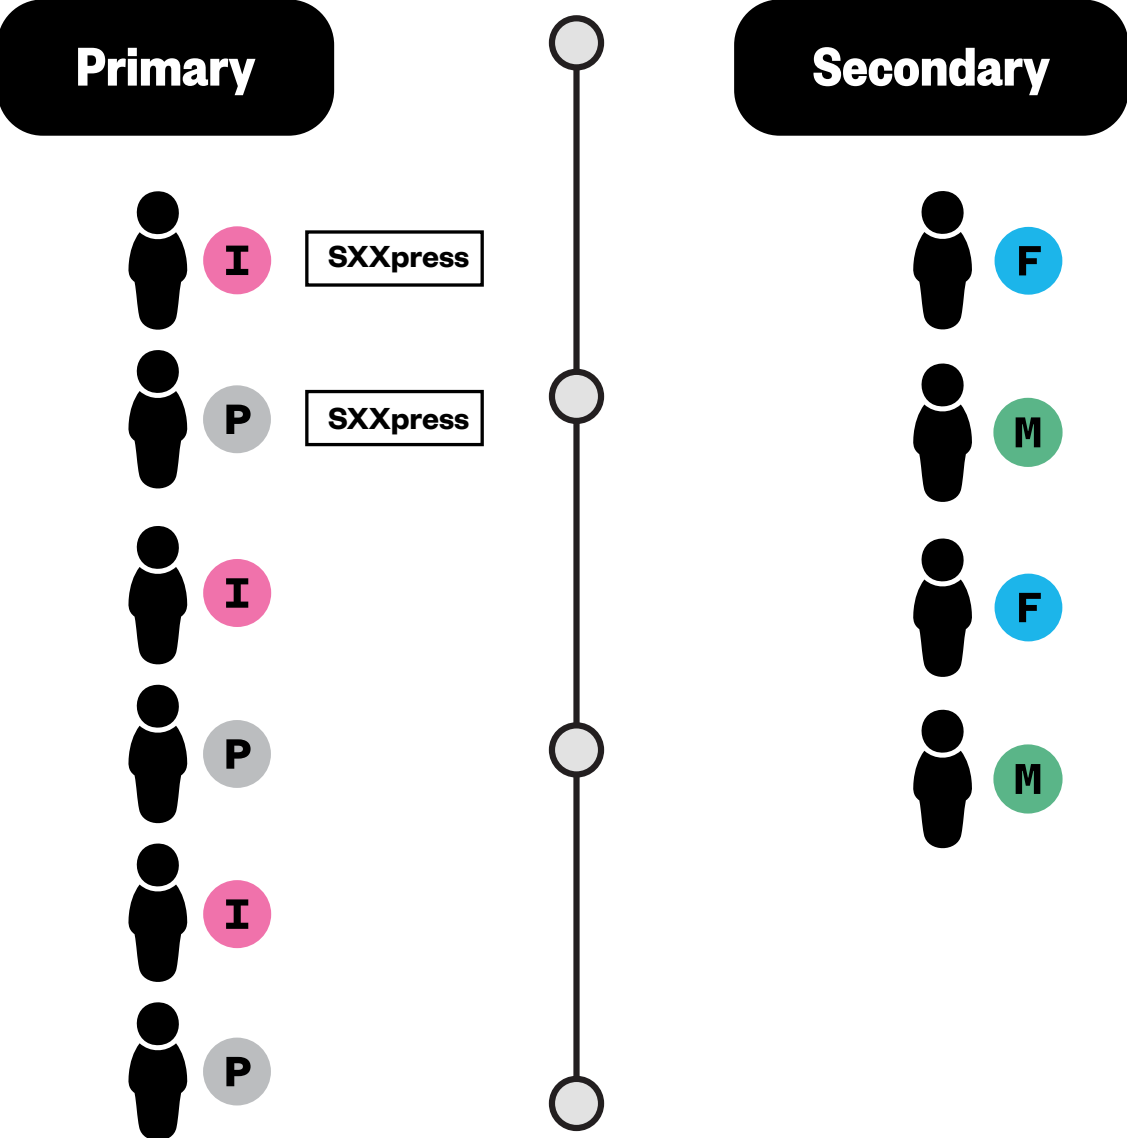

SXSW Conference Access

Joining the line for SXSW Conference programming

Icon Reference Key

- P** Platinum badges
- I** Interactive badges
- F** Film & TV badges
- M** Music badges

**Track sessions open to all SXSW Badges do not have Secondary Access*

INTERACTIVE TRACK EXAMPLE

FILM & TV TRACK EXAMPLE

MUSIC TRACK EXAMPLE

SXXpress pass holders should go to the designated SXXpress area at the front of the Primary Access line no later than 15 minutes before the session's scheduled start time.