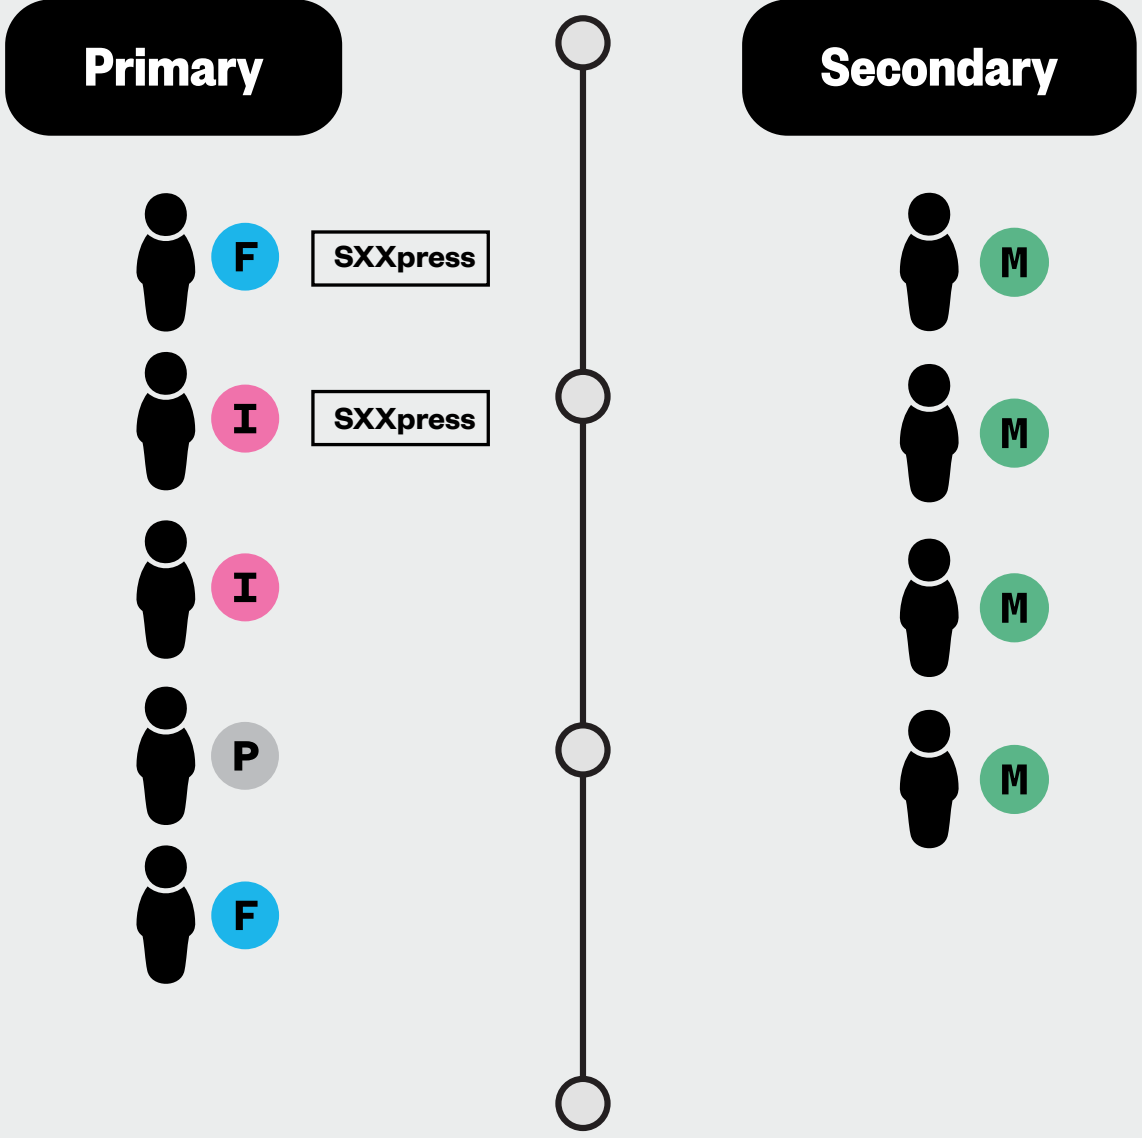

SXSW Conference Access

Joining the line for SXSW Conference programming

Icon Reference Key

- P** Platinum badges
- I** Interactive badges
- F** Film & TV badges
- M** Music badges

**Track sessions open to all SXSW Badges do not have Secondary Access*

INTERACTIVE TRACK EXAMPLE

FILM & TV TRACK EXAMPLE

MUSIC TRACK EXAMPLE

SXXpress pass holders should go to the designated SXXpress area at the front of the Primary Access line no later than 15 minutes before the session's scheduled start time.