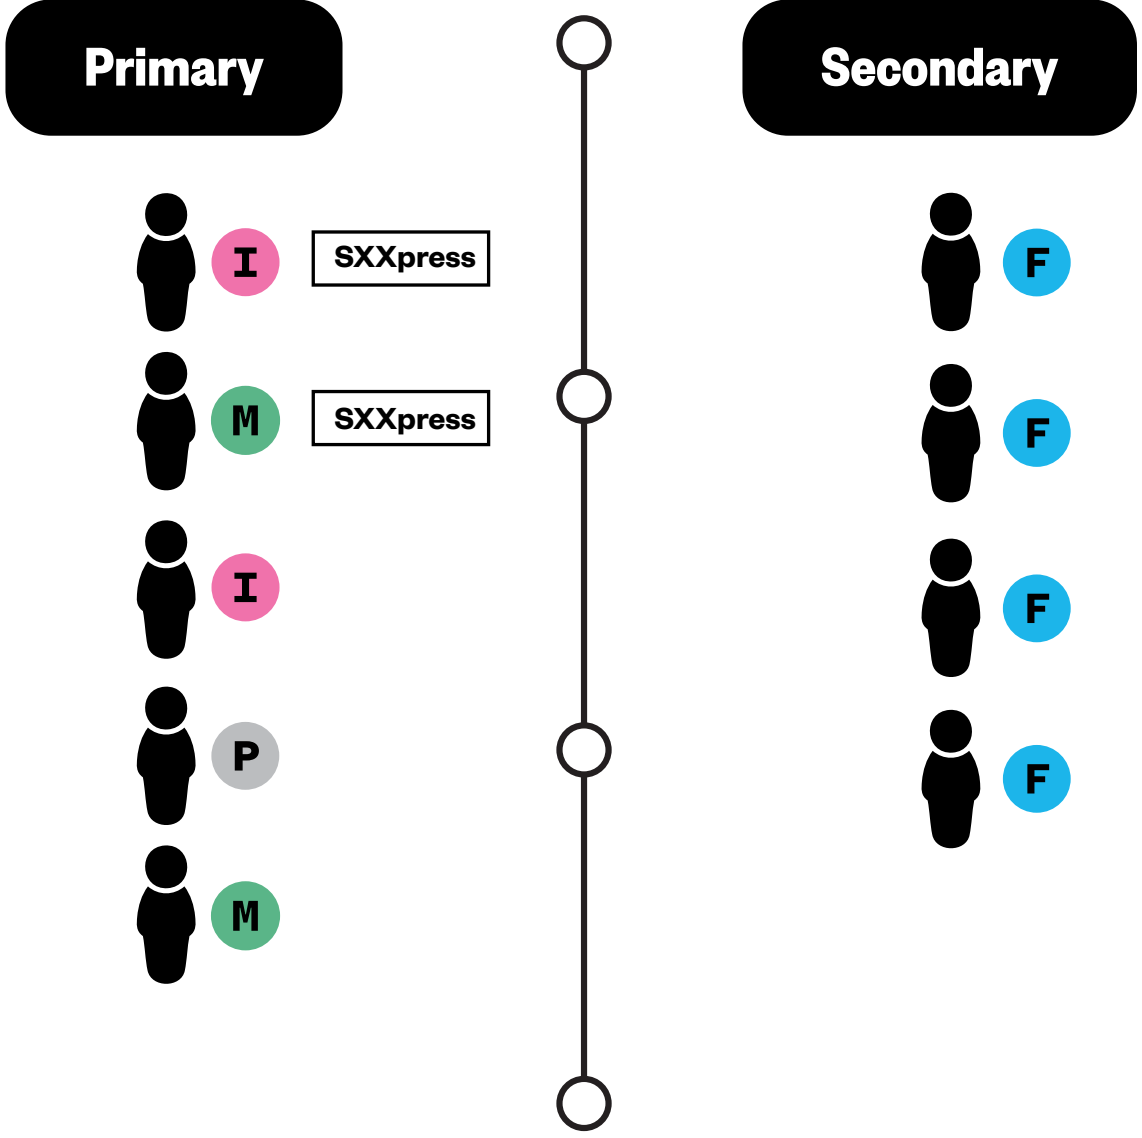

SXSW Conference Access

Joining the line for SXSW Conference programming

Icon Reference Key

- P** Platinum badges
- I** Interactive badges
- F** Film & TV badges
- M** Music badges

**Track sessions open to all SXSW Badges do not have Secondary Access*

INTERACTIVE TRACK EXAMPLE

FILM & TV TRACK EXAMPLE

MUSIC TRACK EXAMPLE

SXXpress pass holders should go to the designated SXXpress area at the front of the Primary Access line no later than 15 minutes before the session's scheduled start time.