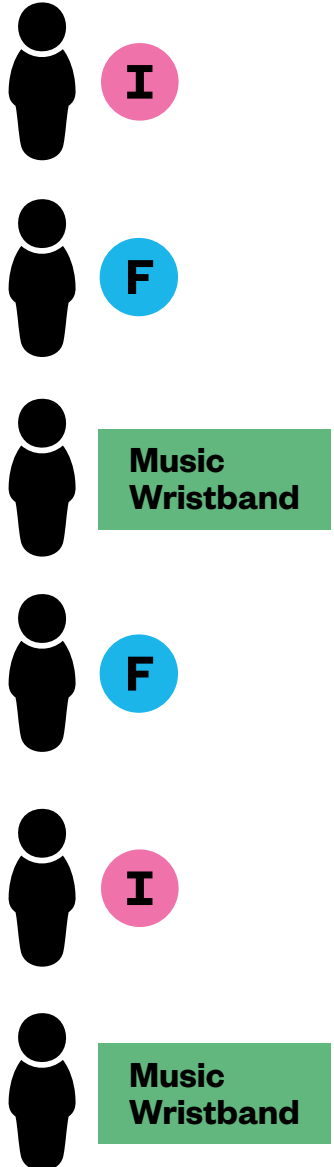

SXSW Music Festival Access

Joining the line for SXSW Music Festival showcases

Icon Reference Key

- P** Platinum badges
- I** Interactive badges
- F** Film & TV badges
- M** Music badges

Music Wristbands

MUSIC FESTIVAL

Primary

Secondary

General Admission

Some venues will have general admission tickets available to purchase at the door if there is still space after Primary & Secondary Access lines enter.

SXXpress Passes can be requested by Platinum and Music Badgeholders.