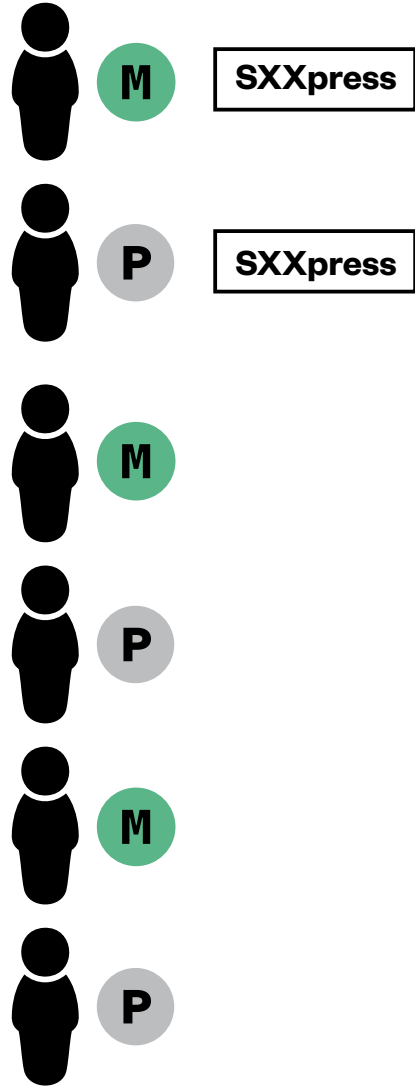

SXSW Music Festival Access

Joining the line for SXSW Music Festival showcases

Icon Reference Key

- P** Platinum badges
- I** Interactive badges
- F** Film & TV badges
- M** Music badges

Music Wristbands

MUSIC FESTIVAL

Primary

Secondary

General Admission

Some venues will have general admission tickets available to purchase at the door if there is still space after Primary & Secondary Access lines enter.

SXXpress Passes can be requested by Platinum and Music Badgeholders.